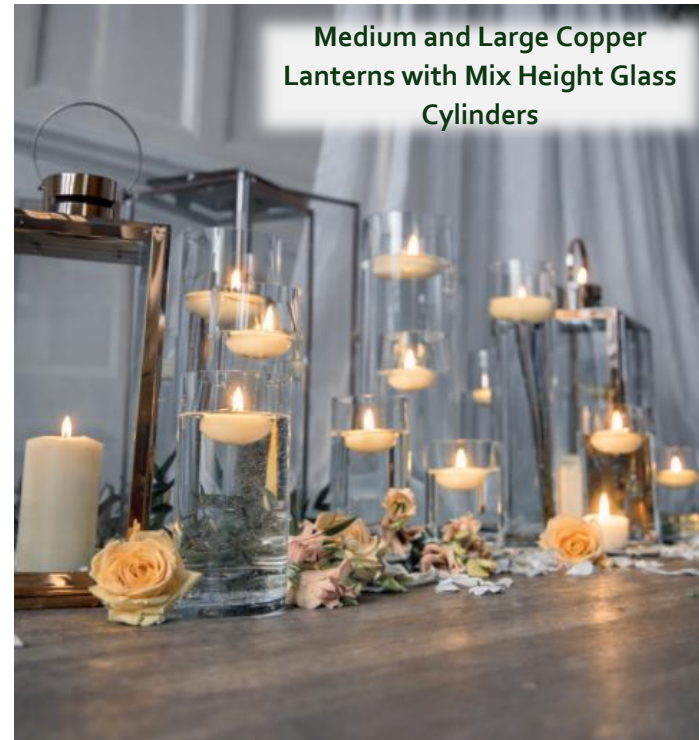

Floor Standing Candelabra Gold or Silver Pair - £86.40

Petals Silk (Whole Aisle) - £50

Petals Fresh (Whole Aisle) - £80.40

White Outdoor Carpet

Medium and Large Copper Lanterns with Mix Height Glass Cylinders