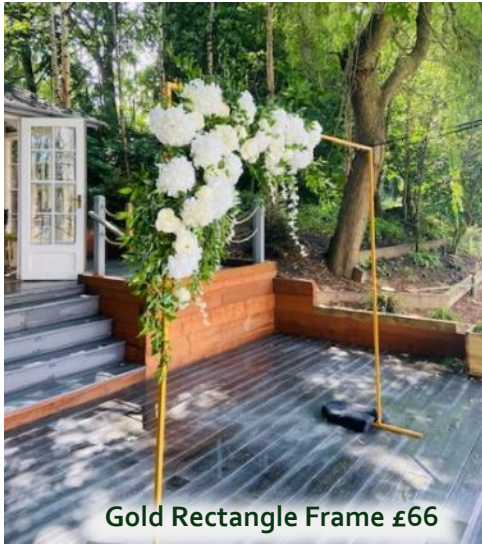

Arch Frames